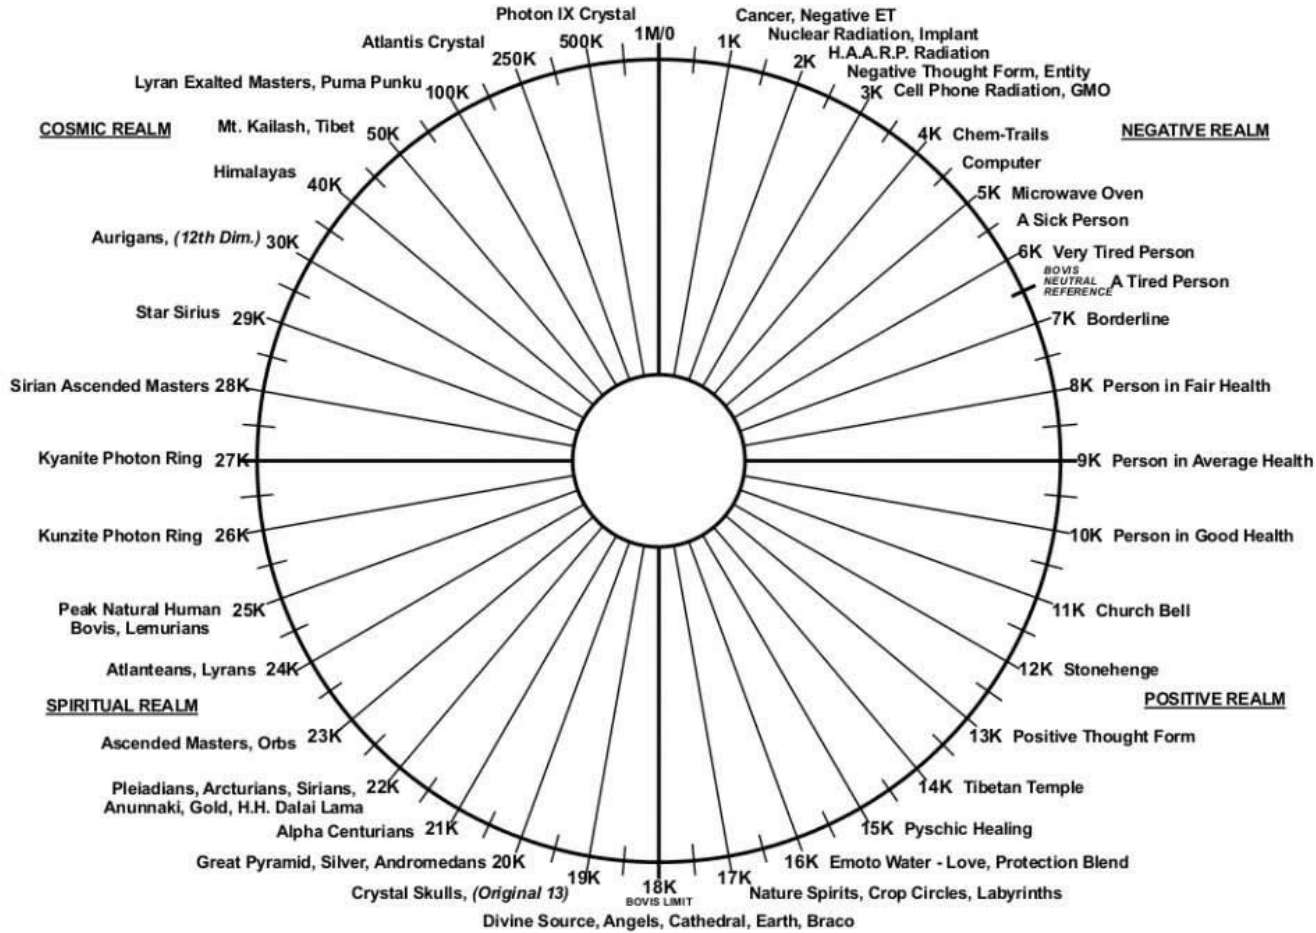

BOVIS LIFE FORCE BIOENERGY UNITS DOWSING CHART

Expanded Scale 1,000,000 Unit Bovis Life Force Biometer, (K=1000) - Los Lunas Willow Benders Dowzers
 May be copied for personal or chapter use. www.loslunasdowzers.org Revised 4/01/14, Gary R. Plapp